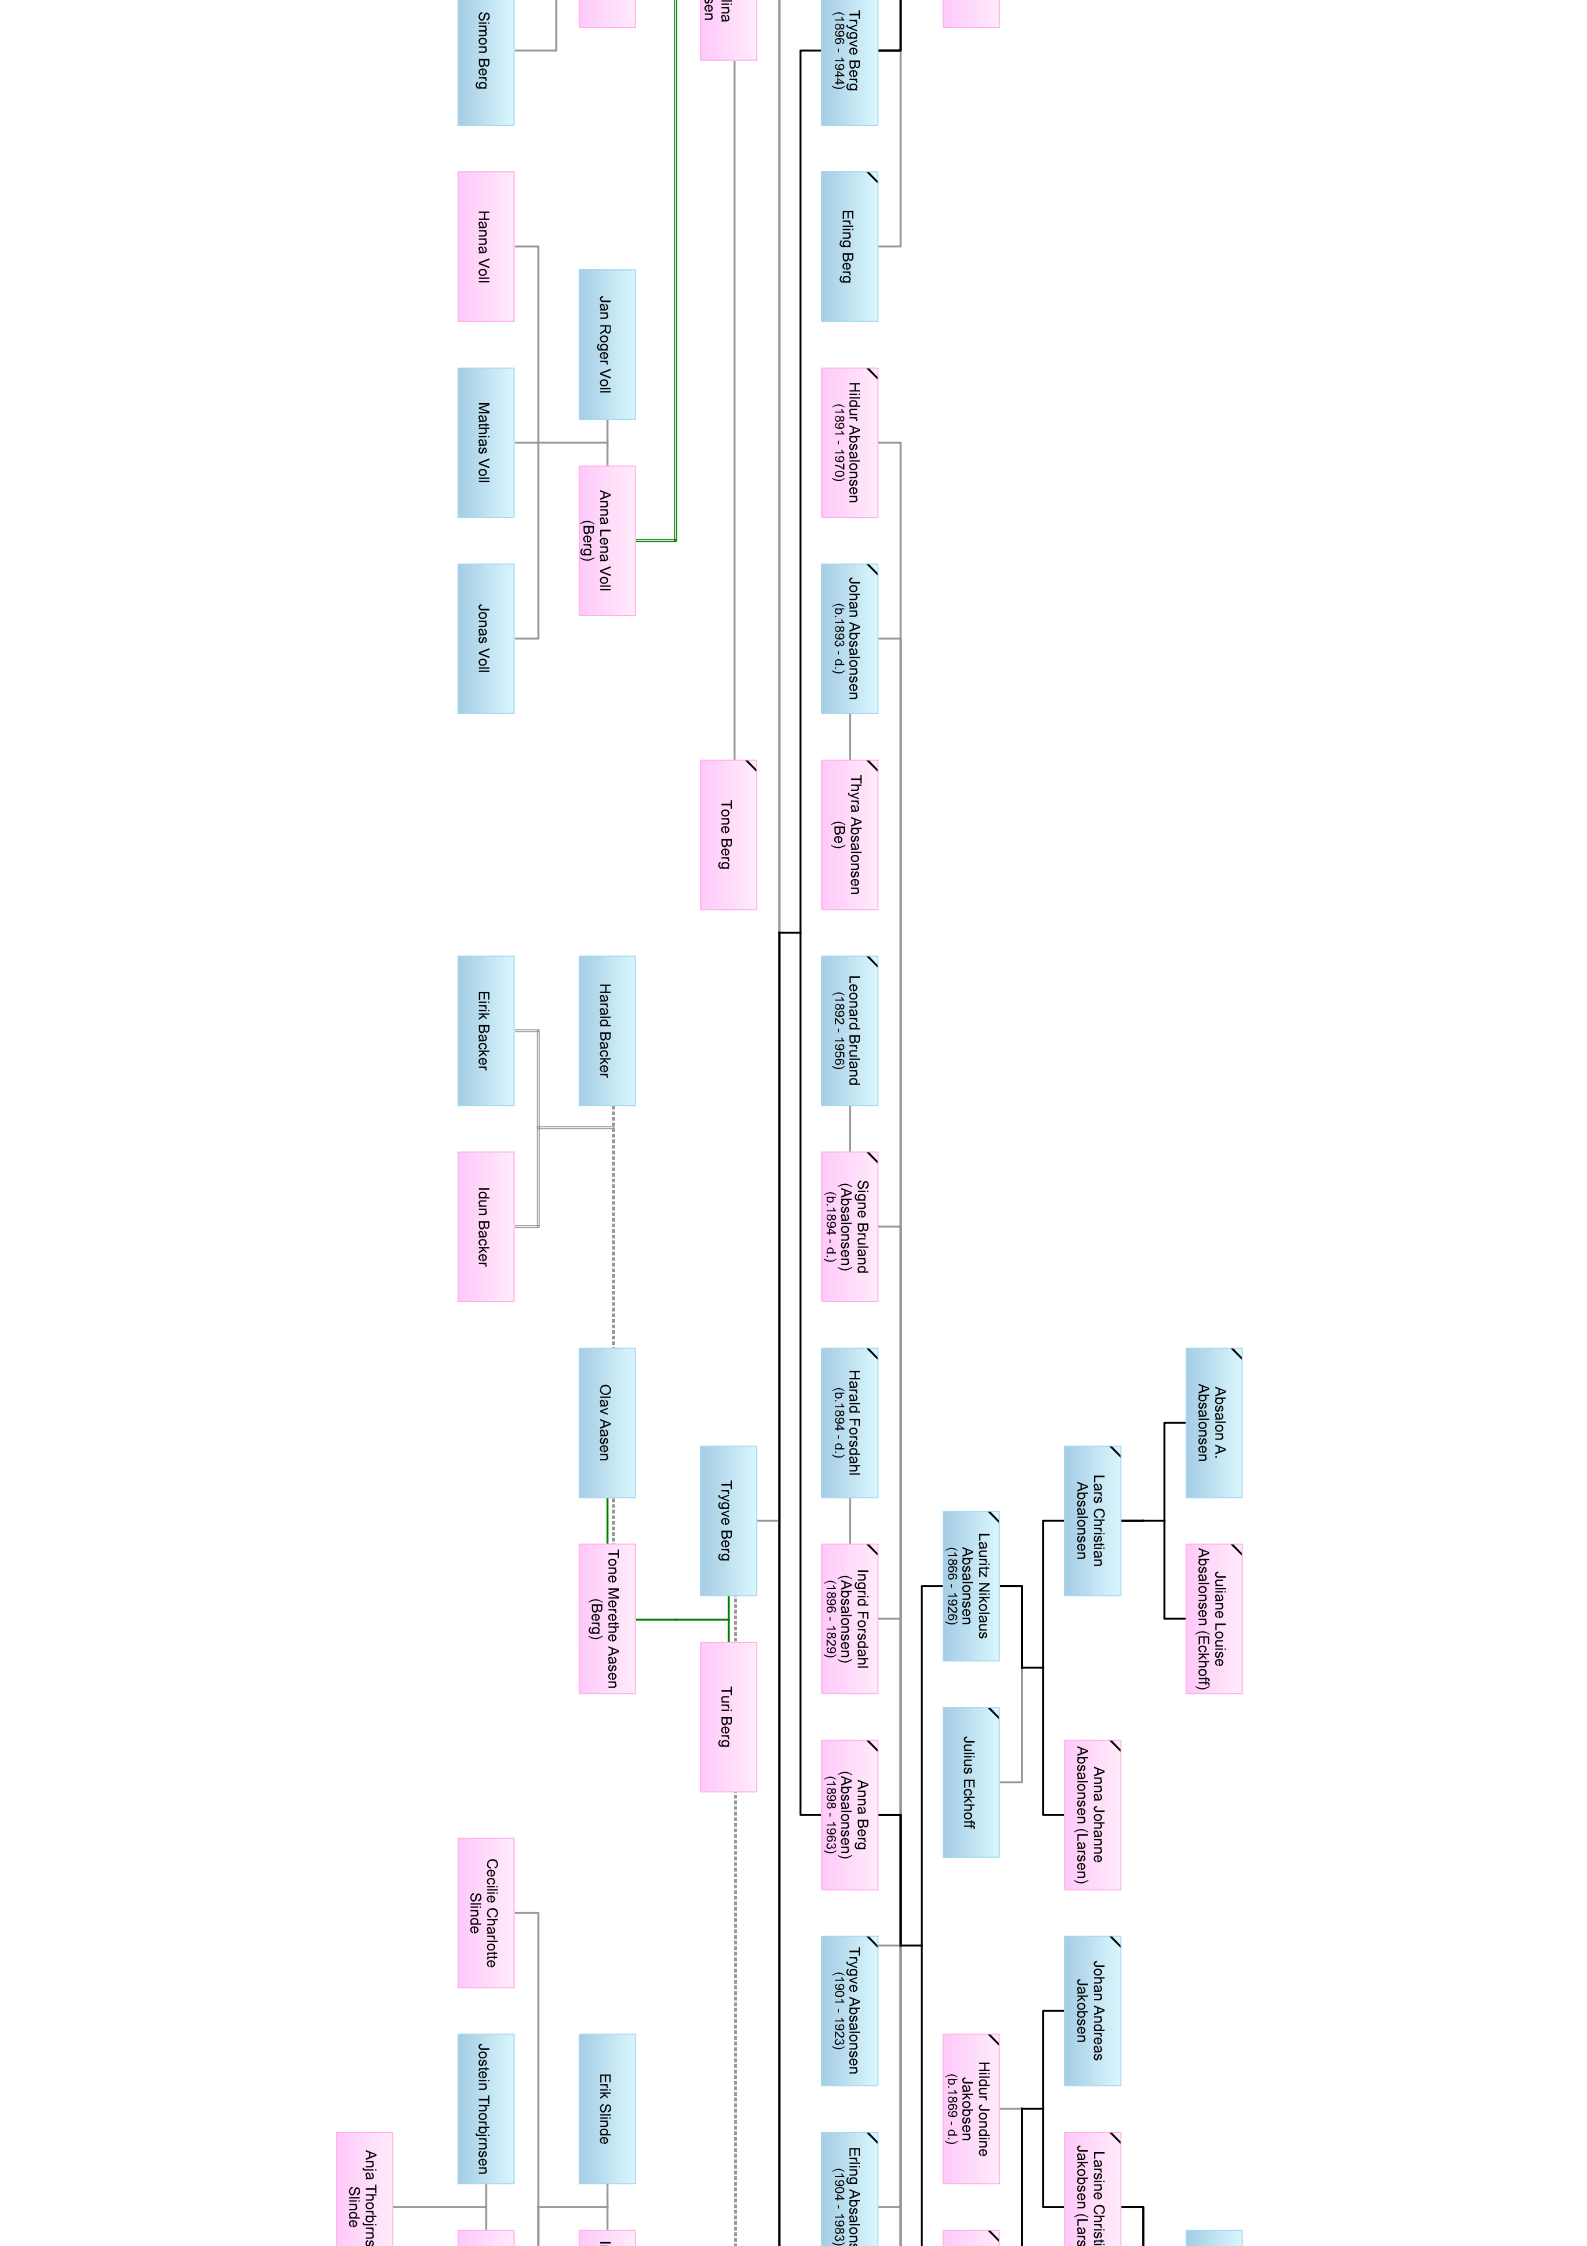

Eyvolf Berg's Tree
 Showing 122 people.
 Printed on April 7, 2009.

Legend

- Tree owner
- Female relative
- Male relative
- Direct relation
- Former/late spouse
- Other marriages