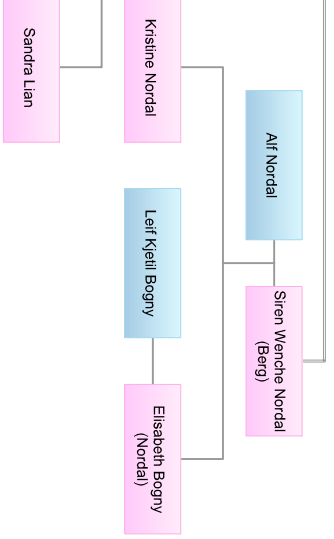

Eyvolf Berg's Tree
 Showing 122 people.
 Printed on April 7, 2009.

Legend

- Tree owner
- Female relative
- Male relative
- Direct relation
- Former/late spouse
- Other marriages