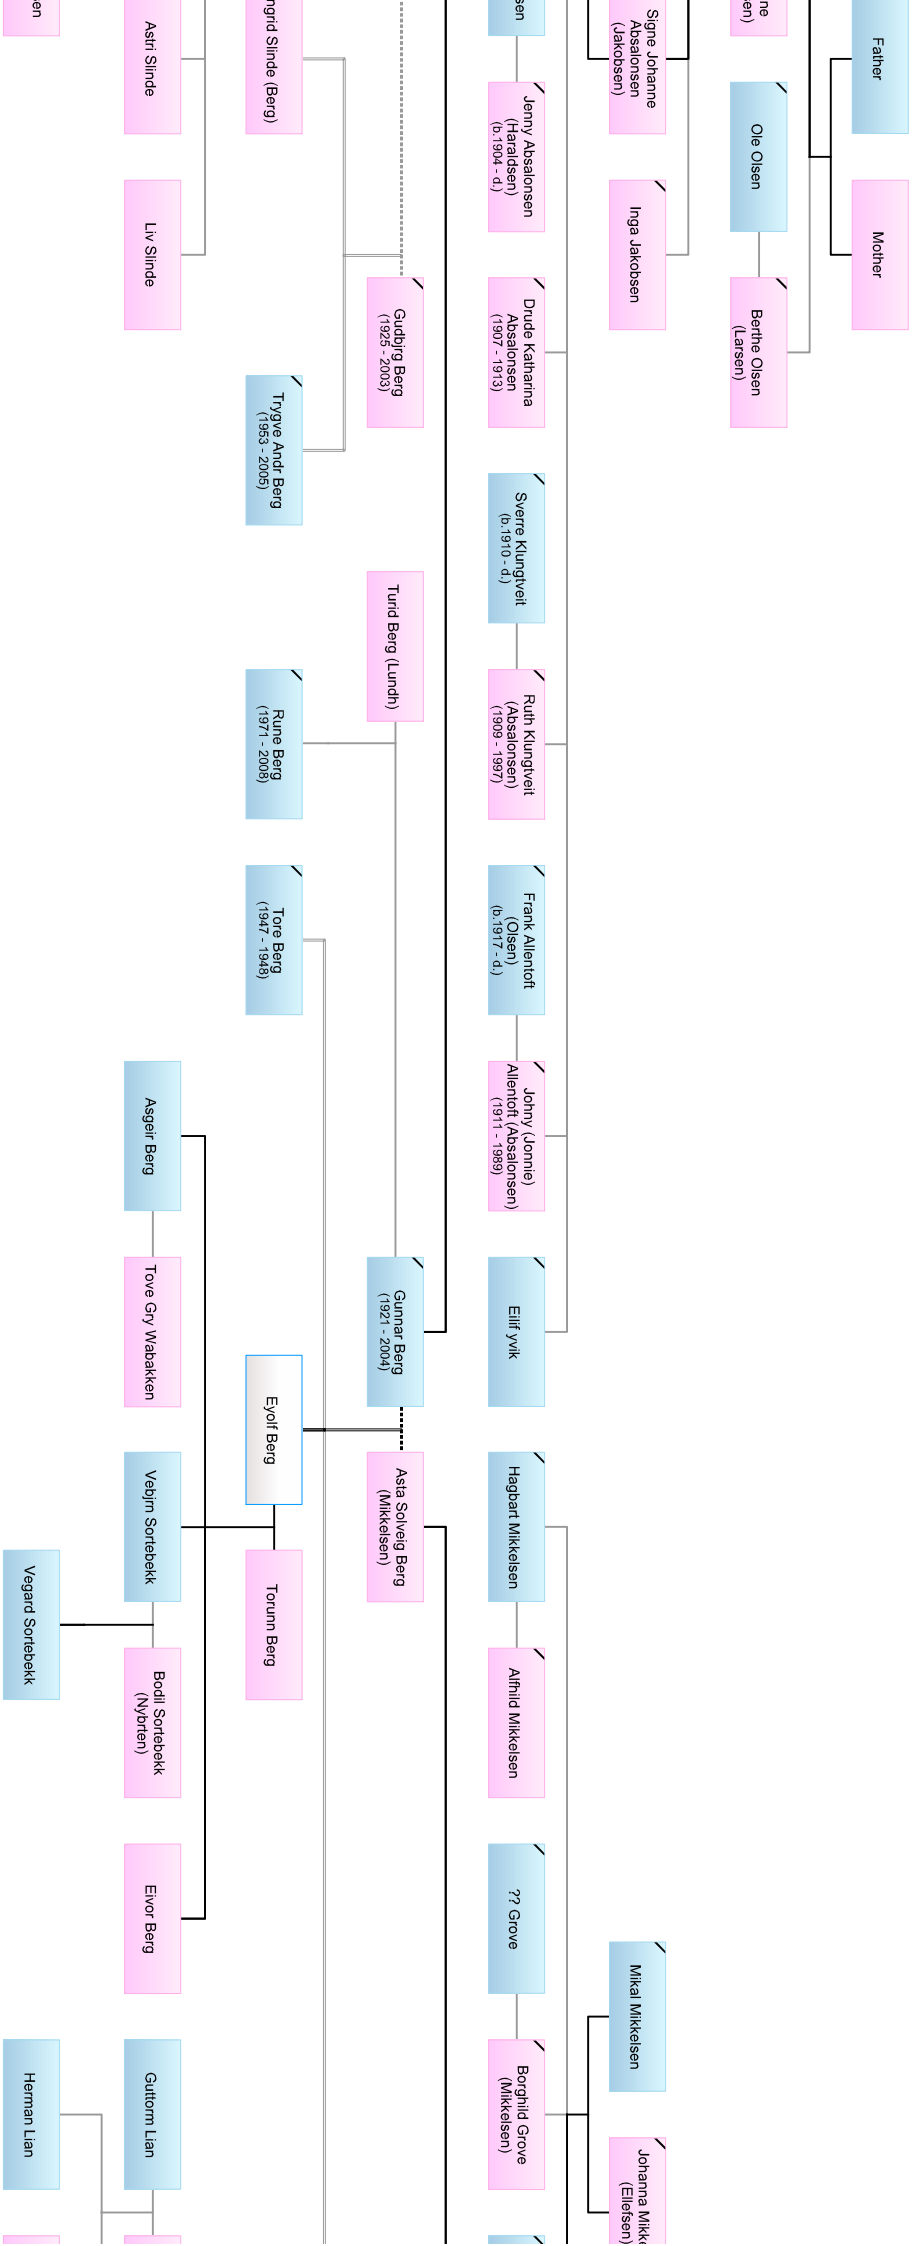

Eyvolf Berg's Tree
 Showing 122 people.
 Printed on April 7, 2009.

Legend

- Tree owner
- Female relative
- Male relative
- Direct relation
- Former/late spouse
- Other marriages